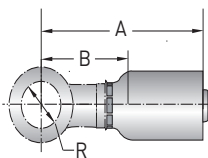

### 14156 Female JIC 37° Swivel 90° Elbow Long Drop

Construction: Steel. Add "C" for Stainless Steel.

Part Number	Thread Size	Hose I.D.		A		Cutoff Allow. B		E		J Hex
		inch	mm	inch	mm	inch	mm	inch	mm	inch
14156-4-3	7/16-20	3/16	5	2.00	51	1-5/16	33	1.81	46	9/16
14156-4-4	7/16-20	1/4	6	2.31	59	1-3/8	35	1.81	46	9/16
14156-5-4	1/2-20	1/4	6	2.34	60	1-3/8	35	1.81	46	5/8
14156-6-4	9/16-18	1/4	6	2.39	61	1-7/16	36	2.13	54	11/16
14156-6-5	9/16-18	5/16	8	2.36	60	1-5/16	33	2.13	54	11/16
14156-6-6	9/16-18	3/8	10	2.39	61	1-3/8	35	2.13	54	11/16
14156-8-6	3/4-16	3/8	10	2.49	63	1-1/2	38	2.52	64	7/8
14156-8-8	3/4-16	1/2	13	2.61	66	1-1/2	38	2.52	64	7/8
14156-10-8	7/8-14	1/2	13	2.48	63	1-3/8	35	2.76	70	1
14156-12-12	1-1/16-12	3/4	19	3.59	91	2-1/4	57	3.78	96	1-1/4
14156-16-16	1-5/16-12	1	25	4.36	111	2-1/2	63	4.49	114	1-1/2

### 1L956 Female JIC 37° Swivel 90° Elbow Medium Drop

Construction: Steel. Add "C" for Stainless Steel.

Part Number	Thread Size	Hose I.D.		A		Cutoff Allow. B		E		J Hex
		inch	mm	inch	mm	inch	mm	inch	mm	inch
1L956-4-3	7/16-20	3/16	5	1.97	50	1-1/4	32	1.26	32	9/16
1L956-4-4	7/16-20	1/4	6	2.29	58	1-5/16	34	1.26	32	9/16
1L956-5-4	1/2-20	1/4	6	2.31	59	1-3/8	35	1.26	32	5/8
1L956-6-5	9/16-18	5/16	8	2.33	59	1-5/16	34	1.50	38	11/16
1L956-6-6	9/16-18	3/8	10	2.36	60	1-1/4	31	1.50	38	11/16
1L956-8-6	3/4-16	3/8	10	2.44	62	1-7/16	37	1.61	41	7/8
1L956-8-8	3/4-16	1/2	13	2.57	65	1-7/16	37	1.61	41	7/8
1L956-10-8	7/8-14	1/2	13	2.48	63	1-3/8	35	1.85	47	1
1L956-12-12	1-1/16-12	3/4	19	3.89	99	2-9/16	65	2.28	58	1-1/4
1L956-16-16	1-5/16-12	1	25	4.36	111	2-1/2	63	2.80	71	1-1/2

### 14956 - Banjo Union DIN7642

Construction: Steel.

Part Number	Diameter R	Hose I.D.		A		Cutoff Allow. B	
		mm	inch	mm	inch	mm	inch
14956-14-3	14	5	3/16	49	1.93	31	1.22
14956-12-4	12	6	1/4	50	1.97	25	1.5
14956-14-4	14	6	1/4	56	2.2	32	1.26
14956-12-5	12	8	5/16	54	2.13	29	1.14
14956-14-5	14	8	5/16	53	2.09	27	1.06
14956-16-6	16	10	3/8	58	2.28	33	1.3
14956-17-6	17	10	3/8	55	2.17	29	1.14