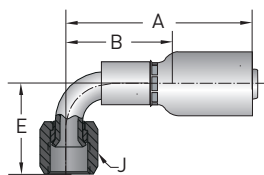

### 14156 Female JIC 37° Swivel 90° Elbow Long Drop

Construction: Steel. Add "C" for Stainless Steel.

Part Number	Thread Size	Hose I.D.		A		Cutoff Allow. B		E		J Hex
		inch	mm	inch	mm	inch	mm	inch	mm	inch
14156-4-3	7/16-20	3/16	5	2.00	51	1-5/16	33	1.81	46	9/16
14156-4-4	7/16-20	1/4	6	2.31	59	1-3/8	35	1.81	46	9/16
14156-5-4	1/2-20	1/4	6	2.34	60	1-3/8	35	1.81	46	5/8
14156-6-4	9/16-18	1/4	6	2.39	61	1-7/16	36	2.13	54	11/16
14156-6-5	9/16-18	5/16	8	2.36	60	1-5/16	33	2.13	54	11/16
14156-6-6	9/16-18	3/8	10	2.39	61	1-3/8	35	2.13	54	11/16
14156-8-6	3/4-16	3/8	10	2.49	63	1-1/2	38	2.52	64	7/8
14156-8-8	3/4-16	1/2	13	2.61	66	1-1/2	38	2.52	64	7/8
14156-10-8	7/8-14	1/2	13	2.48	63	1-3/8	35	2.76	70	1
14156-12-12	1-1/16-12	3/4	19	3.59	91	2-1/4	57	3.78	96	1-1/4
14156-16-16	1-5/16-12	1	25	4.36	111	2-1/2	63	4.49	114	1-1/2

### 1L956 Female JIC 37° Swivel 90° Elbow Medium Drop

Construction: Steel. Add "C" for Stainless Steel.

Part Number	Thread Size	Hose I.D.		A		Cutoff Allow. B		E		J Hex
		inch	mm	inch	mm	inch	mm	inch	mm	inch
1L956-4-3	7/16-20	3/16	5	1.97	50	1-1/4	32	1.26	32	9/16
1L956-4-4	7/16-20	1/4	6	2.29	58	1-5/16	34	1.26	32	9/16
1L956-5-4	1/2-20	1/4	6	2.31	59	1-3/8	35	1.26	32	5/8
1L956-6-5	9/16-18	5/16	8	2.33	59	1-5/16	34	1.50	38	11/16
1L956-6-6	9/16-18	3/8	10	2.36	60	1-1/4	31	1.50	38	11/16
1L956-8-6	3/4-16	3/8	10	2.44	62	1-7/16	37	1.61	41	7/8
1L956-8-8	3/4-16	1/2	13	2.57	65	1-7/16	37	1.61	41	7/8
1L956-10-8	7/8-14	1/2	13	2.48	63	1-3/8	35	1.85	47	1
1L956-12-12	1-1/16-12	3/4	19	3.89	99	2-9/16	65	2.28	58	1-1/4
1L956-16-16	1-5/16-12	1	25	4.36	111	2-1/2	63	2.80	71	1-1/2

### 14956 - Banjo Union DIN7642

Construction: Steel.

Part Number	Diameter R	Hose I.D.		A		Cutoff Allow. B	
		mm	inch	mm	inch	mm	inch
14956-14-3	14	5	3/16	49	1.93	31	1.22
14956-12-4	12	6	1/4	50	1.97	25	1.5
14956-14-4	14	6	1/4	56	2.2	32	1.26
14956-12-5	12	8	5/16	54	2.13	29	1.14
14956-14-5	14	8	5/16	53	2.09	27	1.06
14956-16-6	16	10	3/8	58	2.28	33	1.3
14956-17-6	17	10	3/8	55	2.17	29	1.14