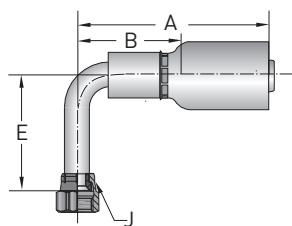

# Fittings - Permanent Crimp

### 14156 Female JIC 37° Swivel 90° Elbow Long Drop

Construction: Steel. Add "C" for Stainless Steel.

Part Number	Thread Size	Hose I.D.		A		Cutoff Allow. B		E		J Hex
		inch	mm	inch	mm	inch	mm	inch	mm	inch
14156-4-3	7/16-20	3/16	5	2.00	51	1-5/16	33	1.81	46	9/16
14156-4-4	7/16-20	1/4	6	2.31	59	1-3/8	35	1.81	46	9/16
14156-5-4	1/2-20	1/4	6	2.34	60	1-3/8	35	1.81	46	5/8
14156-6-4	9/16-18	1/4	6	2.39	61	1-7/16	36	2.13	54	11/16
14156-6-5	9/16-18	5/16	8	2.36	60	1-5/16	33	2.13	54	11/16
14156-6-6	9/16-18	3/8	10	2.39	61	1-3/8	35	2.13	54	11/16
14156-8-6	3/4-16	3/8	10	2.49	63	1-1/2	38	2.52	64	7/8
14156-8-8	3/4-16	1/2	13	2.61	66	1-1/2	38	2.52	64	7/8
14156-10-8	7/8-14	1/2	13	2.48	63	1-3/8	35	2.76	70	1
14156-12-12	1-1/16-12	3/4	19	3.59	91	2-1/4	57	3.78	96	1-1/4
14156-16-16	1-5/16-12	1	25	4.36	111	2-1/2	63	4.49	114	1-1/2

### 1L956 Female JIC 37° Swivel 90° Elbow Medium Drop

Construction: Steel. Add "C" for Stainless Steel.

Part Number	Thread Size	Hose I.D.		A		Cutoff Allow. B		E		J Hex
		inch	mm	inch	mm	inch	mm	inch	mm	inch
1L956-4-3	7/16-20	3/16	5	1.97	50	1-1/4	32	1.26	32	9/16
1L956-4-4	7/16-20	1/4	6	2.29	58	1-5/16	34	1.26	32	9/16
1L956-5-4	1/2-20	1/4	6	2.31	59	1-3/8	35	1.26	32	5/8
1L956-6-5	9/16-18	5/16	8	2.33	59	1-5/16	34	1.50	38	11/16
1L956-6-6	9/16-18	3/8	10	2.36	60	1-1/4	31	1.50	38	11/16
1L956-8-6	3/4-16	3/8	10	2.44	62	1-7/16	37	1.61	41	7/8
1L956-8-8	3/4-16	1/2	13	2.57	65	1-7/16	37	1.61	41	7/8
1L956-10-8	7/8-14	1/2	13	2.48	63	1-3/8	35	1.85	47	1
1L956-12-12	1-1/16-12	3/4	19	3.89	99	2-9/16	65	2.28	58	1-1/4
1L956-16-16	1-5/16-12	1	25	4.36	111	2-1/2	63	2.80	71	1-1/2

### 14956 - Banjo Union DIN7642

Construction: Steel.

Part Number	Diameter R	Hose I.D.		A		Cutoff Allow. B	
		mm	inch	mm	inch	mm	inch
14956-14-3	14	5	3/16	49	1.93	31	1.22
14956-12-4	12	6	1/4	50	1.97	25	1.5
14956-14-4	14	6	1/4	56	2.2	32	1.26
14956-12-5	12	8	5/16	54	2.13	29	1.14
14956-14-5	14	8	5/16	53	2.09	27	1.06
14956-16-6	16	10	3/8	58	2.28	33	1.3
14956-17-6	17	10	3/8	55	2.17	29	1.14